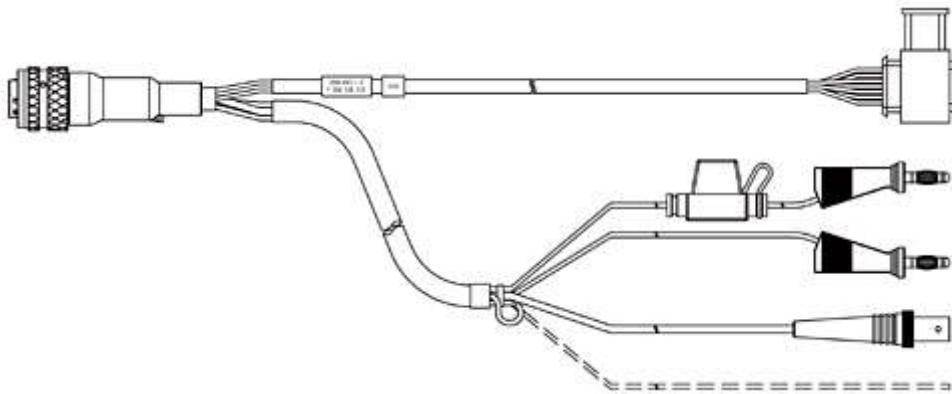

Sensor Connection

Order Name	Length	Short Name	Order Number
Lambda Sensor Cable LSU 4.2 and LSU 4.7 (ES43x, ES63x) Used to connect and supply LSU 4.2 and LSU 4.7 Lambda Sensors from Bosch.			
Lambda Sensor Cable LSU 4.2 and LSU 4.7, Souriau 8ST12-35 - RB130fl - Banana - BNC (22mc-6fc+2mc+2mc), 3m	3.00 m 9.84 ft	CBAL410.1-3	F-00K-106-302
Lambda Sensor Cable LSU 4.2 and LSU 4.7, Souriau 8ST12-35 - RB130fl - Safety Banana - BNC (22mc-6fc+2mc+2mc), 3m	3.00 m 9.84 ft	CBAL4105.1-3	F-00K-110-033
Lambda Sensor Cable LSU 4.9, Souriau 8ST12-35 - RB150 (Code A) - Banana - BNC (22mc-6fc+2mc+2mc), 5m / 16.4 ft	5.00 m 16.40 ft	AS_CBAL455.1-5	F-00K-106-308

Lambda Sensor Cable LSU ADV, Souriau

8ST12-35 – Trapezoid plug, Code A7 –

3.00 m

CBAL463.1-3

F-00K-106-310

Banana – BNC (22mc-7fc+2mc+2mc), 3m /

9.84 ft

9.8 ft

Lambda Sensor Cable LSU ADV, Souriau

8ST12-35 – Trapezoid plug, Code A7 –

3.00 m

CBAL4635.1-3

F-00K-110-035

Safety Banana – BNC (22mc-

9.84 ft

7fc+2mc+2mc), 3m / 9.8 ft

Lambda Sensor Cable LSU 4.9 (LA4, AWS2)

Used to connect and supply LSU 4.9 Lambda Sensors from Bosch.

Lambda Sensor Cable LSU 4.9, DSUB -
RB150 (Code 1) - Safety Banana (26mc-
6fc+ 2mc), 3 m

CBL1515-3

F-00K-110-036