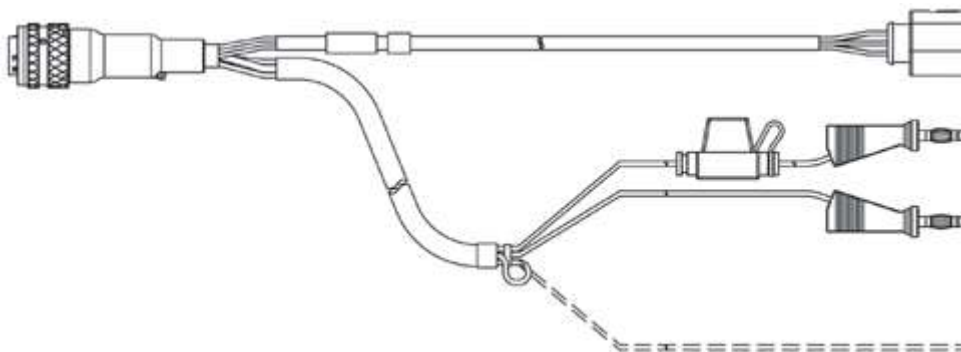

Lambda Sensor Cable ZFAS®-U2, Souriau
8ST12-35 - RB150 (Code 1) - Safety Banana
(22mc-6fc+2mc), 3m

3.00 m
9.84 ft   CBAL4725.1-3   F-00K-110-040