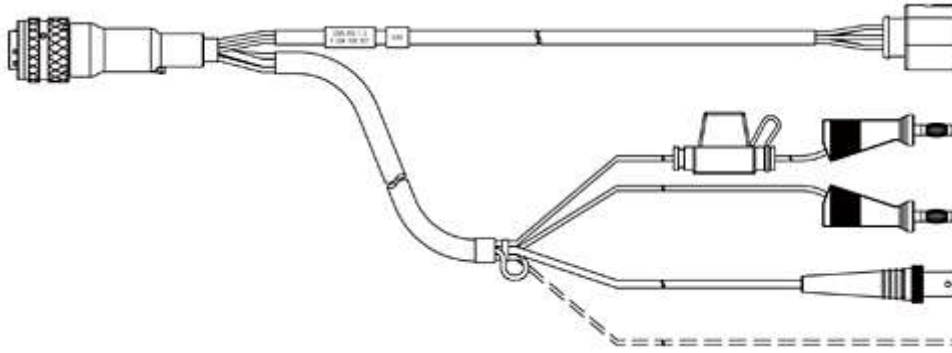

Sensor Connection

Order Name	Length	Short Name	Order Number
Lambda Sensor Cable LSU 4.2 and LSU 4.7 (ES43x, ES63x) Used to connect and supply LSU 4.2 and LSU 4.7 Lambda Sensors from Bosch.			
Lambda Sensor Cable LSU 4.2 and LSU 4.7, Souriau 8ST12-35 - RB130fl - Banana - BNC (22mc-6fc+2mc+2mc), 3m	3.00 m 9.84 ft	CBAL410.1-3	F-00K-106-302
Lambda Sensor Cable LSU 4.2 and LSU 4.7, Souriau 8ST12-35 - RB130fl - Safety Banana - BNC (22mc-6fc+2mc+2mc), 3m	3.00 m 9.84 ft	CBAL4105.1-3	F-00K-110-033
Lambda Sensor Cable LSU 4.9, Souriau 8ST12-35 - RB150 (Code A) - Banana - BNC (22mc-6fc+2mc+2mc), 5m / 16.4 ft	5.00 m 16.40 ft	AS_CBAL455.1-5	F-00K-106-308

Lambda Sensor Cable LSU ADV, Souriau

8ST12-35 – Trapezoid plug, Code A7 –

3.00 m

CBAL463.1-3

F-00K-106-310

Banana – BNC (22mc-7fc+2mc+2mc), 3m /

9.84 ft

9.8 ft

Lambda Sensor Cable LSU ADV, Souriau

8ST12-35 – Trapezoid plug, Code A7 –

3.00 m

CBAL4635.1-3

F-00K-110-035

Safety Banana – BNC (22mc-

9.84 ft

7fc+2mc+2mc), 3m / 9.8 ft