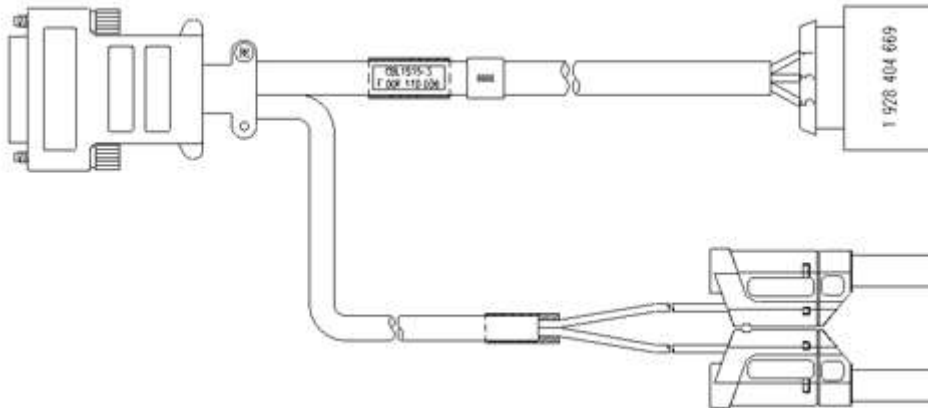

Sensor Connection

Order Name	Length	Short Name	Order Number
Lambda Sensor Cable LSU 4.2 and LSU 4.7 (ES43x, ES63x) Used to connect and supply LSU 4.2 and LSU 4.7 Lambda Sensors from Bosch.			
Lambda Sensor Cable LSU 4.2 and LSU 4.7, Souriau 8ST12-35 - RB130fl - Banana - BNC (22mc-6fc+2mc+2mc), 3m	3.00 m 9.84 ft	CBAL410.1-3	F-00K-106-302
Lambda Sensor Cable LSU 4.2 and LSU 4.7, Souriau 8ST12-35 - RB130fl - Safety Banana - BNC (22mc-6fc+2mc+2mc), 3m	3.00 m 9.84 ft	CBAL4105.1-3	F-00K-110-033
Lambda Sensor Cable LSU 4.9, Souriau 8ST12-35 - RB150 (Code A) - Banana - BNC (22mc-6fc+2mc+2mc), 5m / 16.4 ft	5.00 m 16.40 ft	AS_CBAL455.1-5	F-00K-106-308

Lambda Sensor Cable LSU ADV, Souriau

8ST12-35 – Trapezoid plug, Code A7 –

3.00 m

CBAL463.1-3

F-00K-106-310

Banana – BNC (22mc-7fc+2mc+2mc), 3m /

9.84 ft

9.8 ft

Lambda Sensor Cable LSU ADV, Souriau

8ST12-35 – Trapezoid plug, Code A7 –

3.00 m

CBAL4635.1-3

F-00K-110-035

Safety Banana – BNC (22mc-

9.84 ft

7fc+2mc+2mc), 3m / 9.8 ft

Lambda Sensor Cable LSU 4.9 (LA4, AWS2)

Used to connect and supply LSU 4.9 Lambda Sensors from Bosch.

Lambda Sensor Cable LSU 4.9, DSUB -
RB150 (Code 1) - Safety Banana (26mc-
6fc+ 2mc), 3 m

CBL1515-3

F-00K-110-036