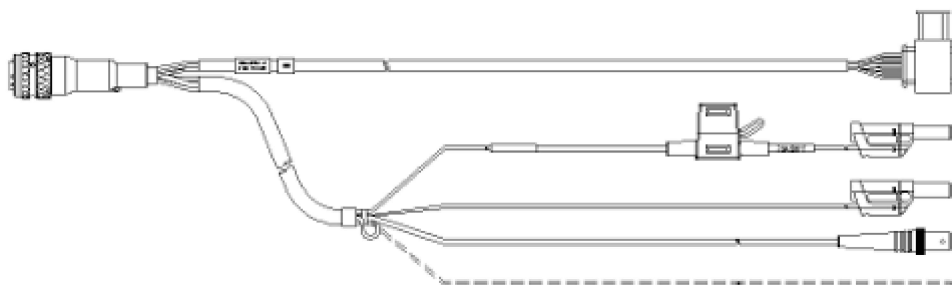

Sensor Connection

Order Name	Length	Short Name	Order Number
Lambda Sensor Cable LSU 4.2 and LSU 4.7 (ES43x, ES63x) Used to connect and supply LSU 4.2 and LSU 4.7 Lambda Sensors from Bosch.			
Lambda Sensor Cable LSU 4.2 and LSU 4.7, Souriau 8ST12-35 - RB130fl - Banana - BNC (22mc-6fc+2mc+2mc), 3m	3.00 m 9.84 ft	CBAL410.1-3	F-00K-106-302
Lambda Sensor Cable LSU 4.2 and LSU 4.7, Souriau 8ST12-35 - RB130fl - Safety Banana - BNC (22mc-6fc+2mc+2mc), 3m	3.00 m 9.84 ft	CBAL4105.1-3	F-00K-110-033
Lambda Sensor Cable LSU 4.9, Souriau 8ST12-35 - RB150 (Code A) - Banana - BNC (22mc-6fc+2mc+2mc), 5m / 16.4 ft	5.00 m 16.40 ft	AS_CBAL455.1-5	F-00K-106-308

Lambda Sensor Cable LSU ADV, Souriau

8ST12-35 – Trapezoid plug, Code A7 –

3.00 m

CBAL4635.1-3

F-00K-110-035

Safety Banana – BNC (22mc-

9.84 ft

7fc+2mc+2mc), 3m / 9.8 ft

Lambda Sensor Cable LSU 4.9 (LA4, AWS2)

Used to connect and supply LSU 4.9 Lambda Sensors from Bosch.

Lambda Sensor Cable LSU 4.9, DSUB -
RB150 (Code 1) - Safety Banana (26mc-
6fc+ 2mc), 3 m

CBL1515-3

F-00K-110-036