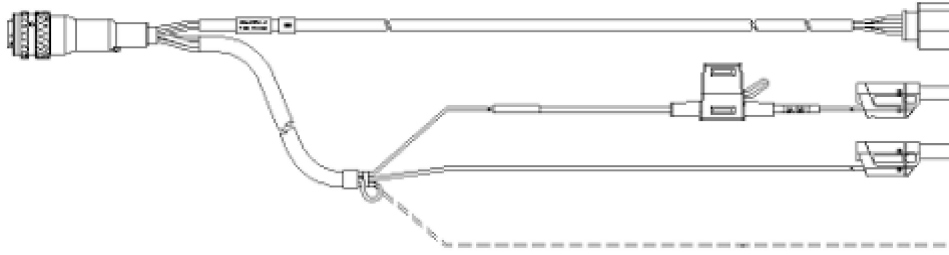

Lambda Sensor Cable ZFAS®-U2, Souriau
8ST12-35 - RB150 (Code 1) - Safety Banana
(22mc-6fc+2mc), 3m

3.00 m
9.84 ft CBAL4725.1-3 F-00K-110-040

Thermocouple Splitter Cable (ES420)

Connects up to 8 thermocouples with TC connectors to an ES420. Rugged water- and dust-proof (IP67).