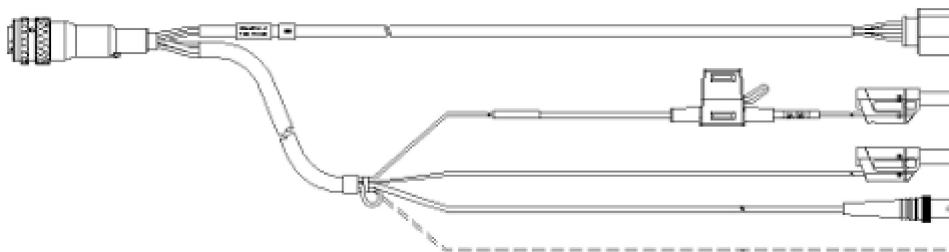

Lambda Sensor Cable LSU 4.9, Souriau
8ST12-35 - RB150 (Code 1) - Safety Banana
- BNC (22mc-6fc+2mc+2mc), 3 m

3.00 m
9.84 ft

CBAL4515.1-3

F-00K-110-038