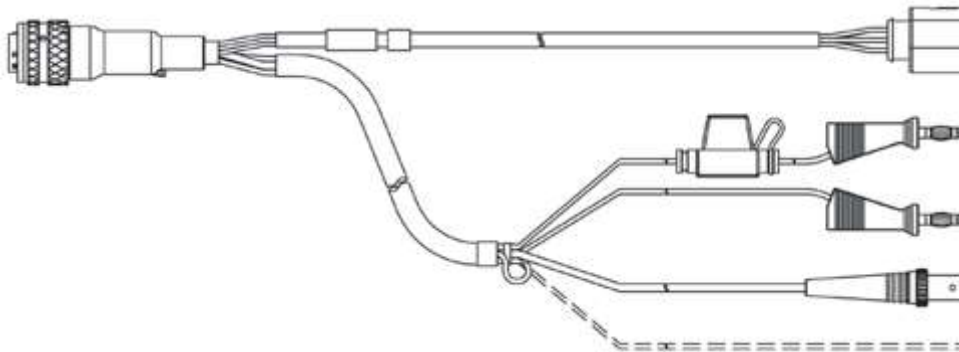

Lambda Sensor Cable LSU 4.9 (LA4, AWS2)

Used to connect and supply LSU 4.9 Lambda Sensors from Bosch.

Lambda Sensor Cable LSU 4.9, DSUB -
RB150 (Code 1) - Safety Banana (26mc-
6fc+ 2mc), 3 m

CBL1515-3

F-00K-110-036

Lambda Sensor Cable LSU 4.9 (ES4xx, ES63x)

Lambda Sensor Cable LSU 4.9, Souriau
8ST12-35 - RB150 (Code 1) - Banana - BNC
(22mc-6fc+2mc+2mc), 3 m

3.00 m
9.84 ft

CBAL451.1-3

F-00K-105-926

Lambda Sensor Cable LSU 4.9, Souriau
8ST12-35 - RB150 (Code 1) - Safety Banana
- BNC (22mc-6fc+2mc+2mc), 3 m