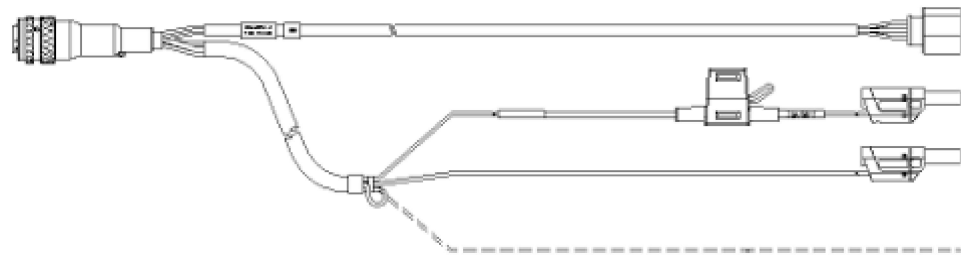

NTK ZFAS®-U2 Lambda Oxygen Sensor Cable (ES63x)

Lambda Sensor Cable ZFAS®-U2, Souriau
8ST12-35 - RB150 (Code 1) - Banana
(22mc-6fc+2mc), 3m

3.00 m
9.84 ft   CBAL472.1-3   F-00K-107-313