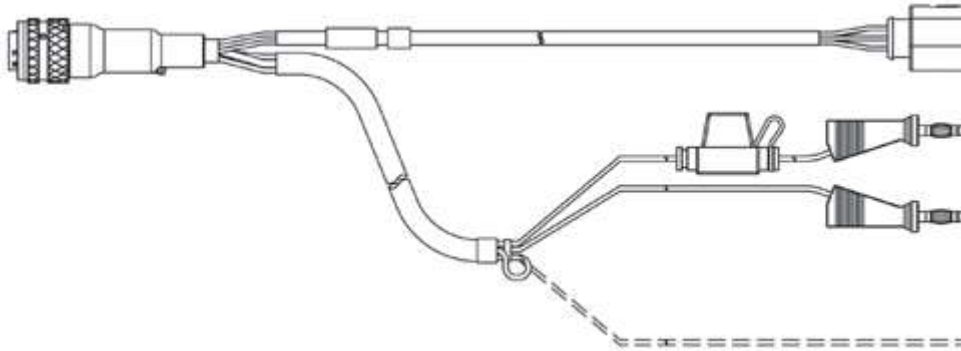

3.00 m
9.84 ft

CBAL4515.1-3

F-00K-110-038

Lambda Sensor Cable LSU 4.9, Souriau
8ST12-35 - RB150 (Code 1) - Banana
(22mc-6fc+2mc), 3 m

3.00 m
9.84 ft CBAL452.1-3 F-00K-106-127

Lambda Sensor Cable LSU 4.9, Souriau
8ST12-35 - RB150 (Code 1) - Safety Banana
(22mc-6fc+2mc), 3 m